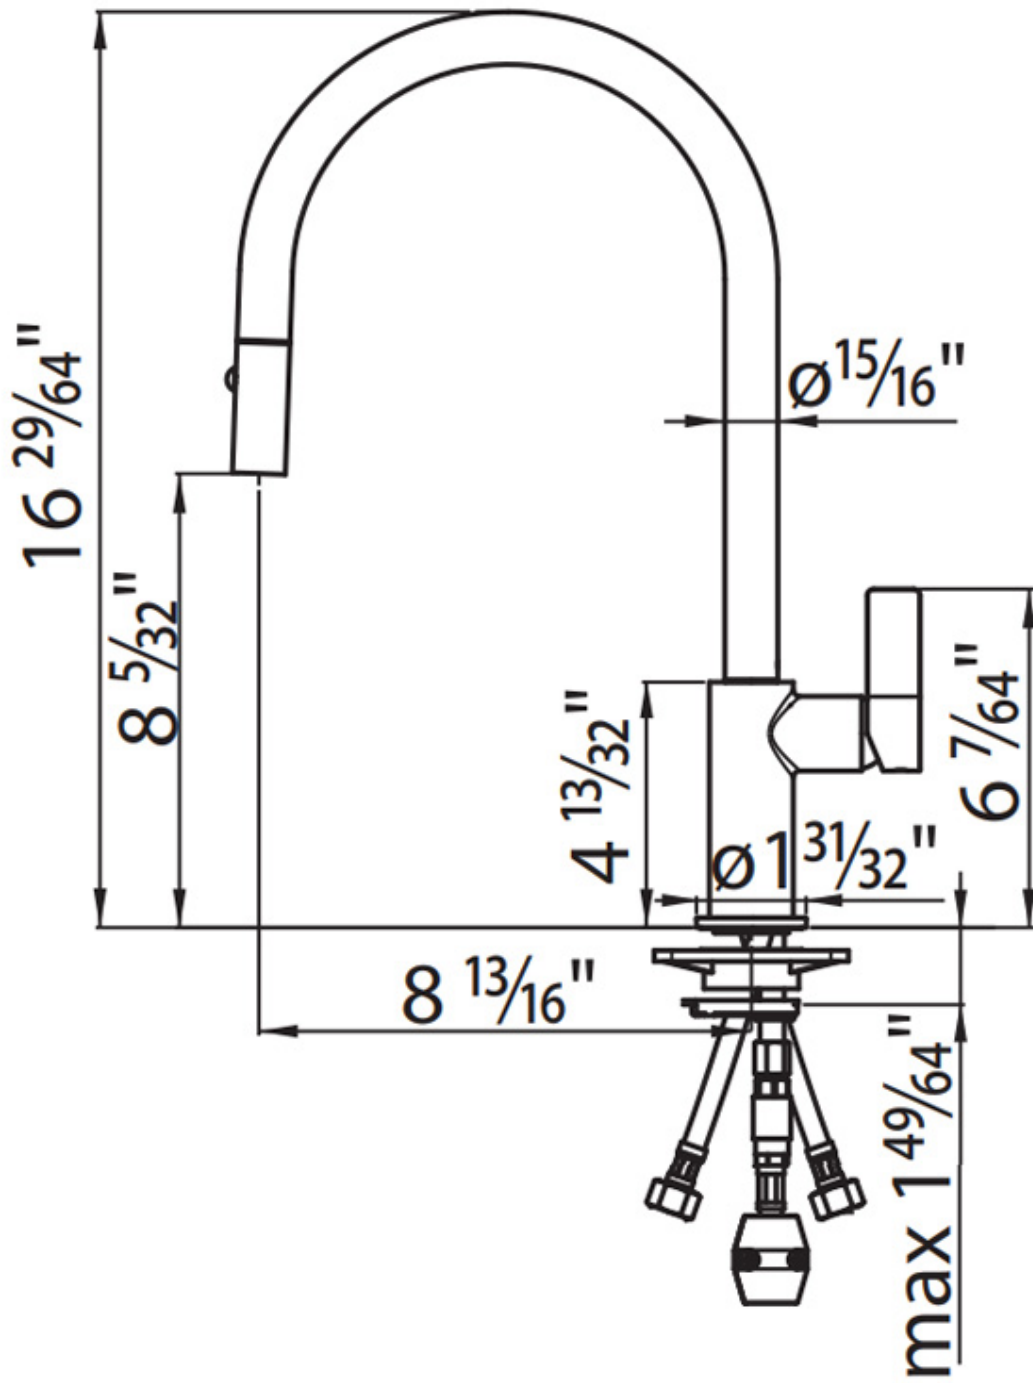

Cartridge With ceramic discs

Rotating angle 180°

Mixer hole $\varnothing 1 \frac{3}{8}''$

Max worktop thickness $1 \frac{49}{64}''$

Max flowrate 1.75 GPM (6,6 Lt/Min)

Mixer type Single lever faucet with rotating barrel and extractable double jet shower

Notes: Strengthening plate included

FEATURES

Rotating angle All the taps have a wide angle of rotation. Some models even permit a full 360° rotation.

Strengthening plate Foster's mixer taps are equipped with the strengthening plate that offers perfect stability on any sink.

Double jet (flow and rain) Several models are equipped with a switch to easily change the flow from continuous to shower.

TECHNICAL DATA

RECOMMENDED PAIRINGS

Milano Cooktop 5 burners
7638 900

Sink Leonardo 33" x 20" - U/M
1014 660